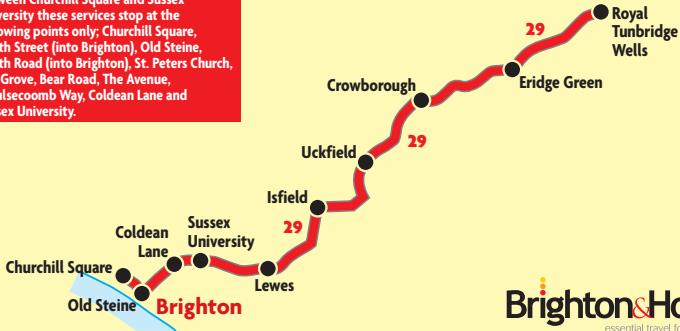

Between Churchill Square and Sussex University these services stop at the following points only; Churchill Square, North Street (into Brighton), Old Steine, North Road (into Brighton), St. Peters Church, Elm Grove, Bear Road, The Avenue, Moulsecomb Way, Coldean Lane and Sussex University.